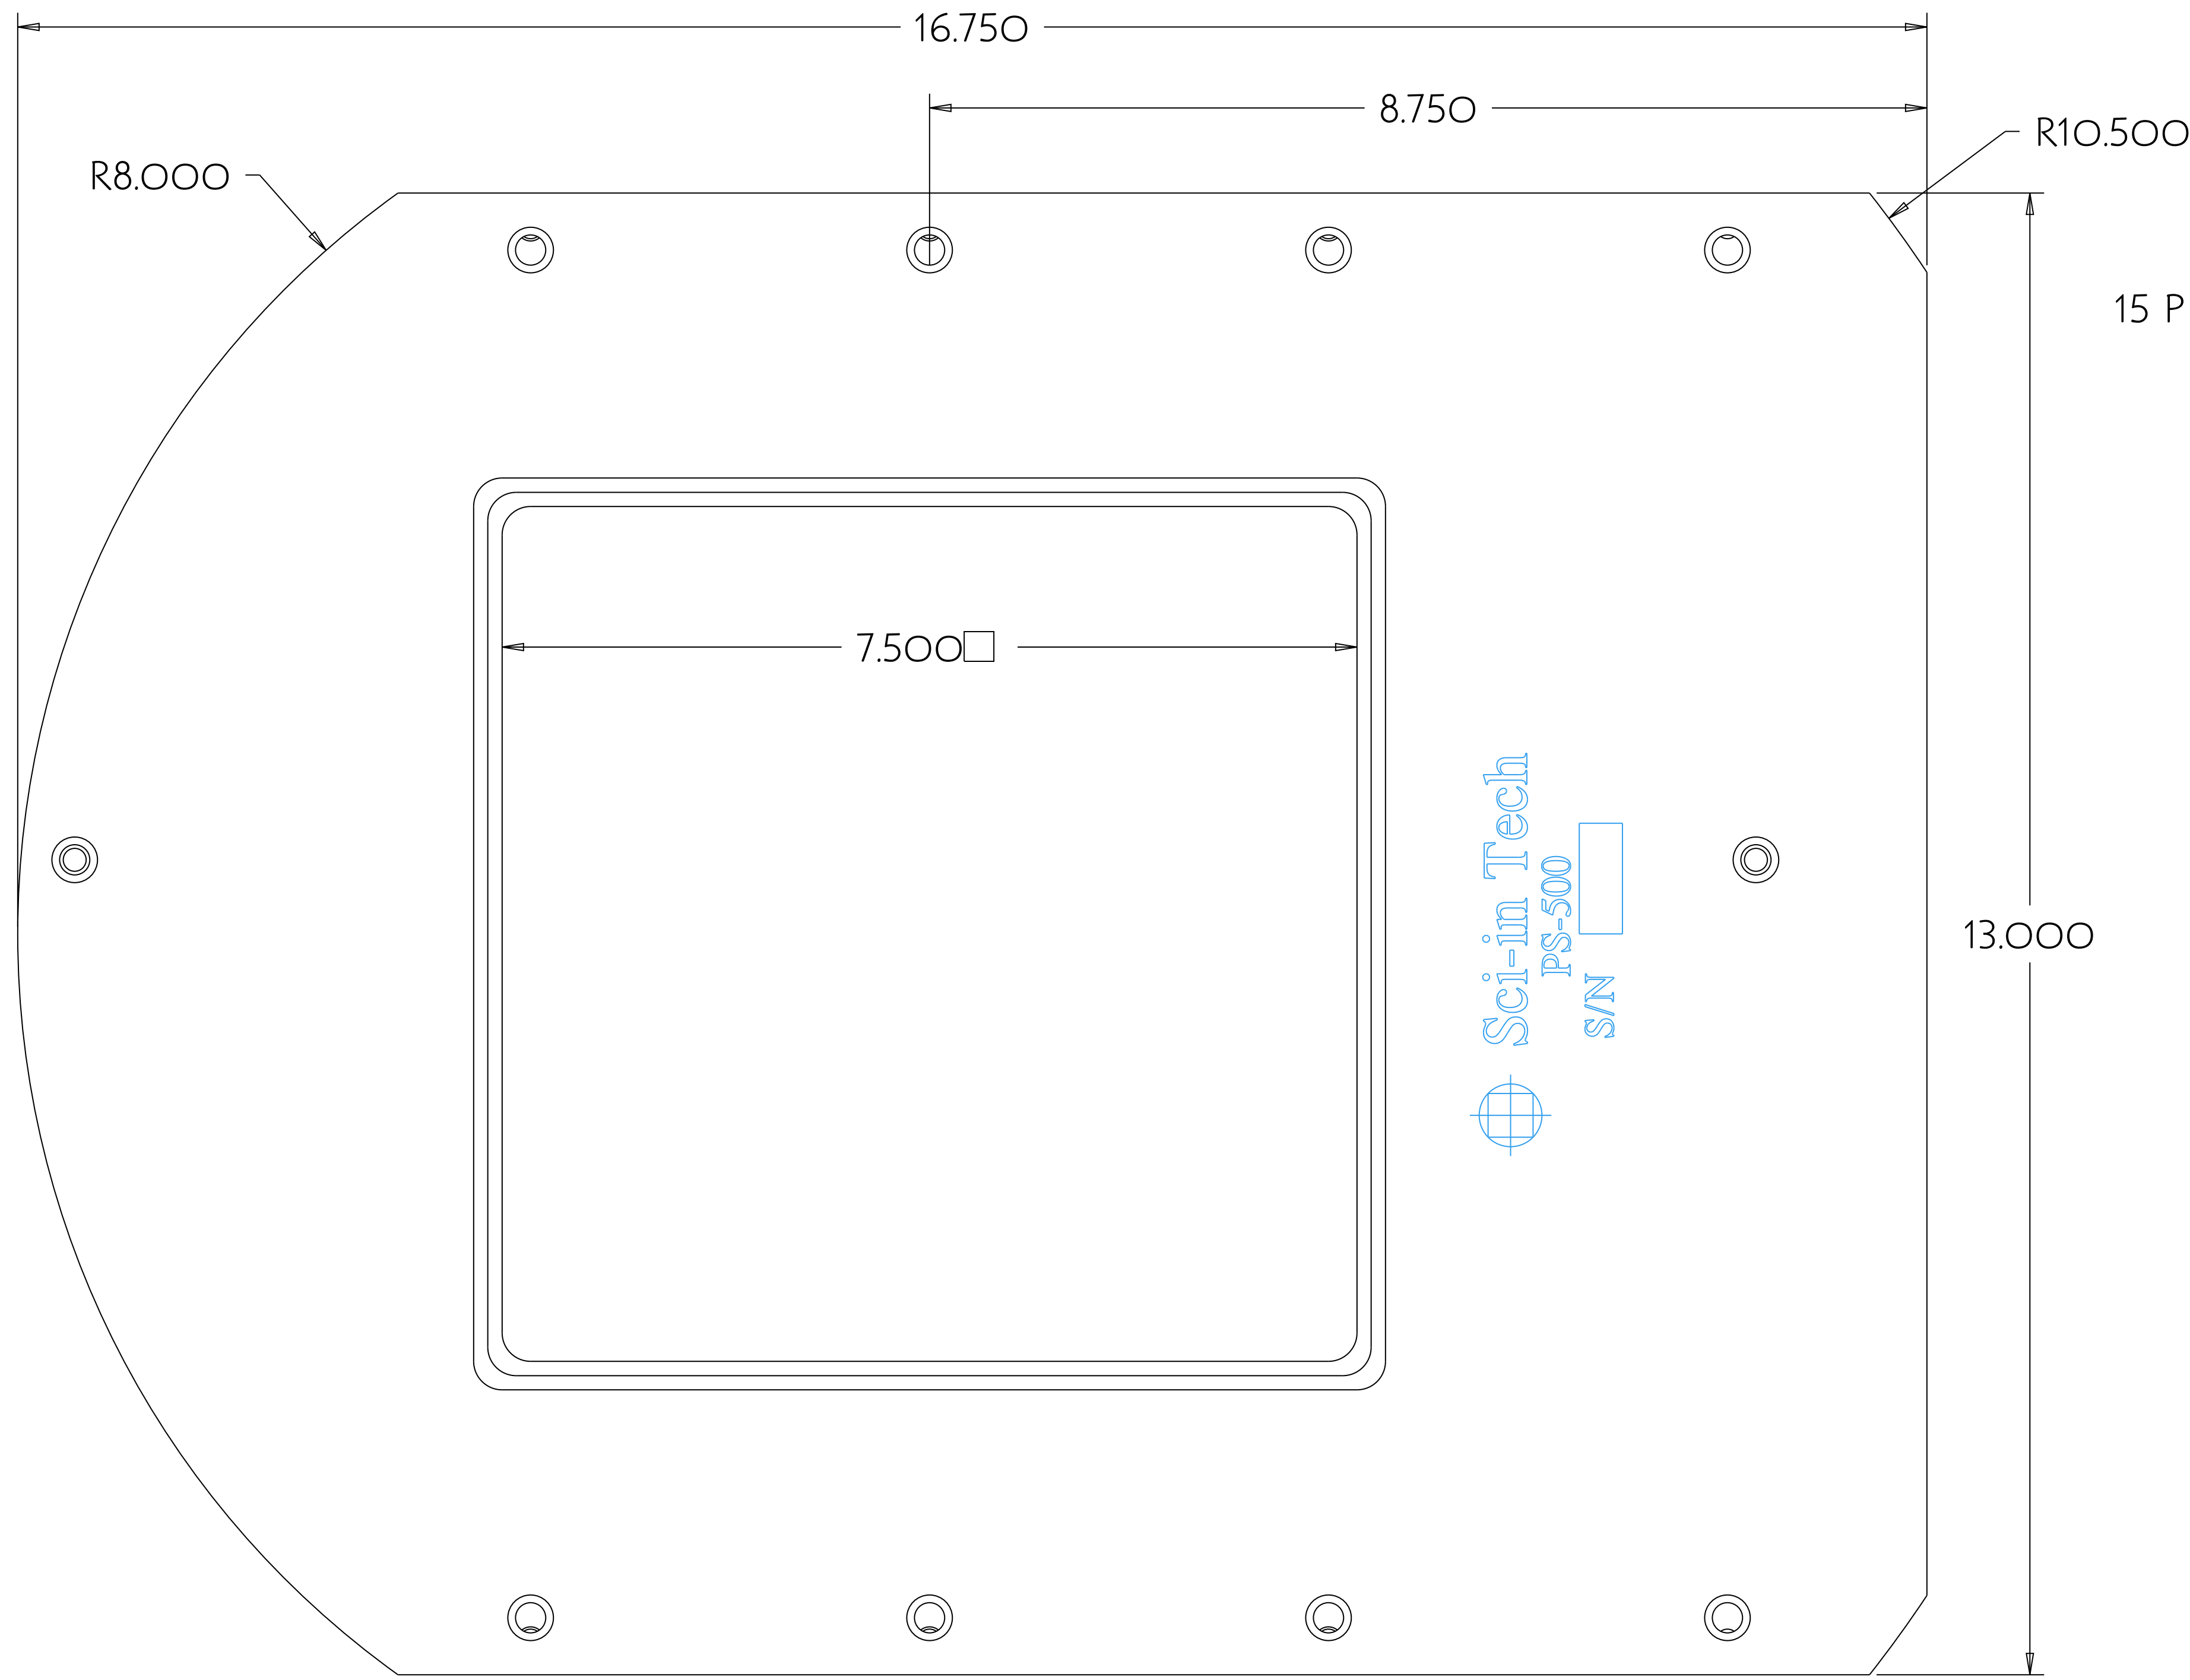

LTR	DESCRIPTION	POSITION	DATE

15 PIN "D" SUB

SCALE 1.000

<small>TOLERANCES ARE UNLESS SPECIFIED</small> <small>DEC = ±0.1°</small> <small>0.000 = ±0.005</small> <small>0.00 = ±0.010</small> <small>0 = ±0.1°</small>	 Sci-in Tech <small>Scientific Instrumentation Technology</small> www.sciin.com <small>PO BOX 1437 PRINCETON, N.J. 08558</small>	
	<small>DRAWN BY</small> M. CARR	<small>PART NO.</small>
<small>DATE</small> 2/2/10	<small>PART NAME</small> PS-750 SHUTTER	